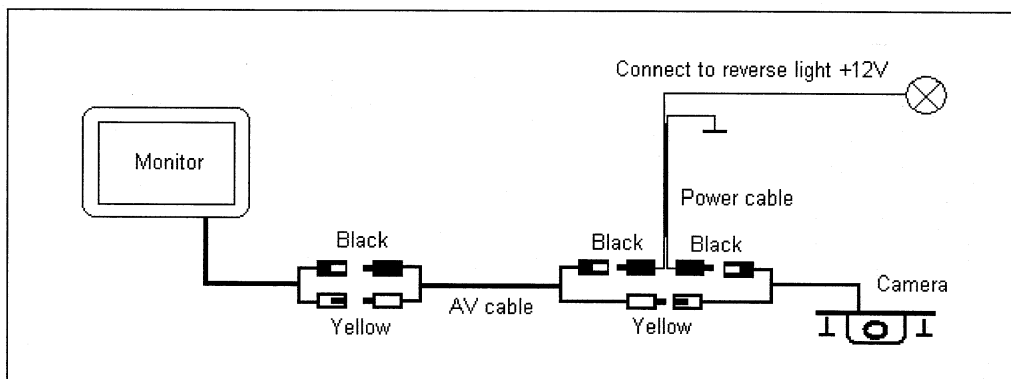

Manual

HD3500A Back up camera kit

Roof mount

Windshield mount

Dash mount

Feature:

- All new re-designed high resolution 3.5" digital monitor with lip mount HD camera
- Universal mount slim design for **Dash mount, Windshield mount & Roof mount**
- Auto reversing camera connection
- Fully auto image self control with plug & play feature easy for installation
- Working voltage: DC 10-15V, connect to reverse light

Packing List:

TFT LCD HD Monitor	x 1	Attachment tape	x 1	Manual	x 1
Lip mount HD Camera	x 1	AV Cable	x 1		
Camera angle adapter	x 2	Power cable	x 1		

Installation instruction:

Warranty:

One year limited warranty with product defect. Any physically damage or wrong circuit connection damage will not cover by the warranty.